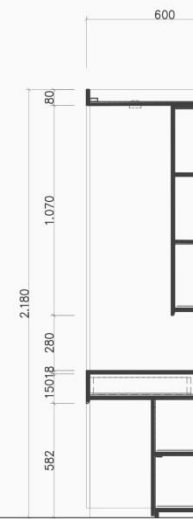

WHITE / GRAY / NAVY BLUE / WOODEN

80X60X1870

60X60X1870

80X60X1870

BASIC DESIGN

1 FRONT VIEW

W

WARDROBE - Type 'A, B'

W3

WARDROBE - Type '-C'

Scale	Qty	Location
1/30	1	

BASIC POWDER DESIGN

1 INSIDE VIEW

2 SECTION - '1'

3 SECTION - '2'

W3

WARDROBE - Type -'C'

Scale Qty
1/30 1

Location

CODE	DESCRIPTION
NEW WOOD DOOR & WINDOW SCHEDULE	
*NOTE:	
Thiết Kế/Siêu	<input type="checkbox"/> Preliminary
Trình Duyệt	<input type="checkbox"/> Your Approval
Thi Công	<input type="checkbox"/> Construction
Hữu Trình	<input type="checkbox"/> Revised
CODE	DESCRIPTION
NEW GLASS DOOR & WINDOW SCHEDULE	
CHẤP THUẬN CỦA CHỦ ĐẦU TƯ: APPROVAL OF THE OWNER	
	
melaa housing co.,ltd Block A1 AnbinhDuytan Street, Dichvonghau, Cauyay, Hanoi Phone:043765-8836 / fax:043765-8870	
Giám đốc - Director	
Chủ Trì - Presided by	
Thiết Kế - Designed by	
Kiểm - Checked by	
Diễn An - Project	
Hạng Mục - Item	
Floor Plan	
Tên Bản Vẽ - Drawing Title	
FURNITURE	
ĐIỀU KIỆN	ID2003 /A
Ngày/date	20/12/2011
Tỷ lệ/scale	AS SHOWN
Siêu dự án/ Job No.	MGT-SS-02
THIS DRAWING IS A COPYRIGHT CONTRACTOR MUST CHECK ALL DIMENSIONS ON SITE BEFORE WORKING ON PROGRESS. ANY DISCREPANCIES MUST BE REPORTED TO THE DESIGNER BEFORE PROCEEDING.	