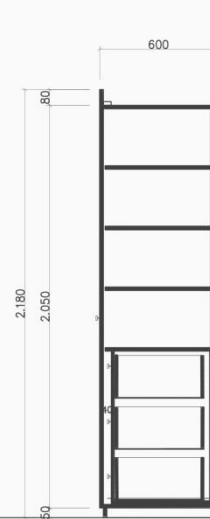

WHITE / GRAY / NAVY BLUE / WOODEN

80X60X1870

60X60X1870

80X60X1870

BASIC DESIGN

1 FRONT VIEW

W

WARDROBE - Type 'A, B'

W3

WARDROBE - Type '-C'

Scale	Qty	Location
1/30	1	

BASIC POWDER DESIGN

1 INSIDE VIEW

2 SECTION - '1'

3 SECTION - '2'

W3

WARDROBE - Type -'C'

Scale Qty
1/30 1

Location

CODE	DESCRIPTION
NEW WOOD DOOR & WINDOW SCHEDULE	
*NOTE:	
Thiết Kế/Siêu	<input type="checkbox"/> Preliminary
Trình Duyệt	<input type="checkbox"/> Your Approval
Thi Công	<input type="checkbox"/> Construction
Hữu Trình	<input type="checkbox"/> Revised
CODE	DESCRIPTION
NEW GLASS DOOR & WINDOW SCHEDULE	
CHẤP THUẬN CỦA CHỦ ĐẦU TƯ: APPROVAL OF THE OWNER	
	
melaa housing co.,ltd Block A1 AnbinhDuytan Street, Dichvonghau, Cauyay, Hanoi Phone:043765-8836 / fax:043765-8870	
Giám đốc - Director	
Chủ Trì - Presided by	
Thiết Kế - Designed by	
Kiểm - Checked by	
Diễn An - Project	
Hạng Mục - Item	
Floor Plan	
Tên Bản Vẽ - Drawing Title	
FURNITURE	
ĐIỀU KIỆN	ID2003 /A
Ngày/date	20/12/2011
Tỷ lệ/scale	AS SHOWN
Siêu dự án/ Job No.	MGT-SS-02
THIS DRAWING IS A COPYRIGHT CONTRACTOR MUST CHECK ALL DIMENSIONS ON SITE BEFORE WORKING ON PROGRESS. ANY DISCREPANCIES MUST BE REPORTED TO THE DESIGNER BEFORE PROCEEDING.	