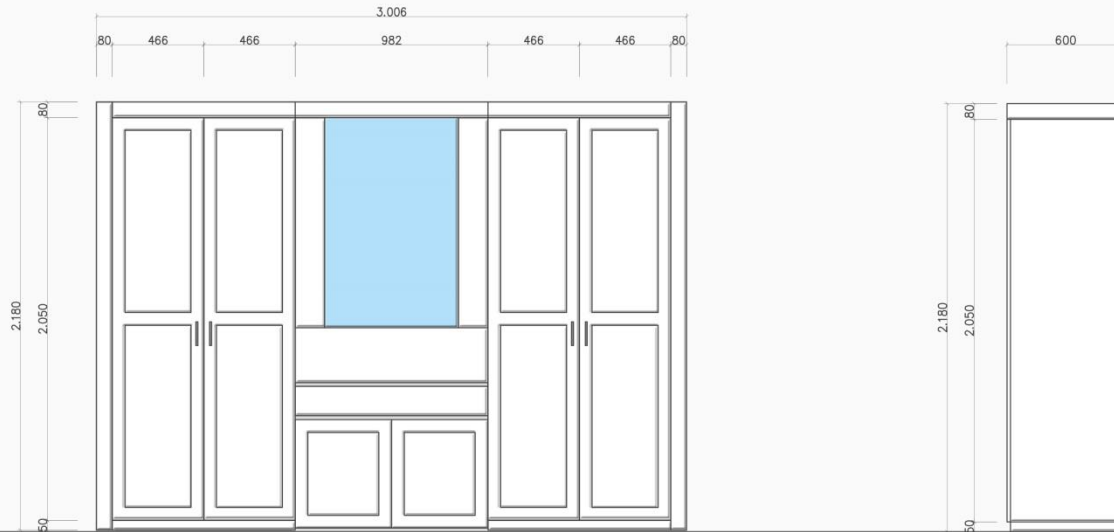

BASIC POWDER DESIGN

1 FRONT VIEW

2 SIDE VIEW

CODE	DESCRIPTION
NEW WOOD DOOR & WINDOW SCHEDULE	
*NOTE:	
Thiết Kế Sơ Bộ	☐ Preliminary
Trình Duyệt	☐ Your Approval
Thi Công	☐ Construction
Hữu Chính	☐ Revised
CODE	DESCRIPTION
NEW GLASS DOOR & WINDOW SCHEDULE	
CHẾP THƯƠN GIA CHẾ ĐIỀU TỶ APPROVAL OF THE OWNER	
metaa housing co.,ltd Block A1 AnandCypres Street, Schwepheru, Casplay, Hanoi Phone: 031765-8936 / 16024376-9870	
Giám đốc - Director	
Chức Trì - Presided by	
Thiết Kế - Designed by	
Kiểm - Checked by	
Đi An - Project	
Hàng Mã: Item	
Floor Plan	
Tên Bản Vẽ - Drawing Title	
FURNITURE	
DRIVING NUMBER	ID2003 /A
Ngày/State	20/12/2011
Tỷ lệ/Scale	AS SHOWN
Số dự án/ Job No.	MGT-SS-02
THIS DRAWING IS A COPYRIGHT CONTRACTOR MUST CHECK ALL DIMENSIONS ON SITE BEFORE WORKS ON PROGRESS. ANY DISCREPANCIES MUST BE REPORTED TO THE DESIGNER BEFORE PROCEEDING.	

W3

WARDROBE - Type '-C'

Scale	Qty	Location
1/30	1