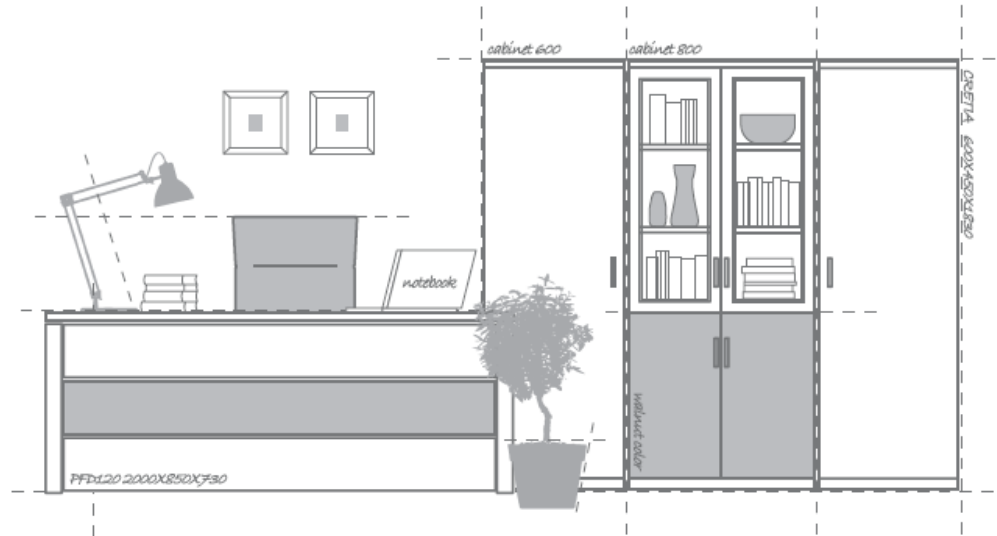

WARDROBE SERIES