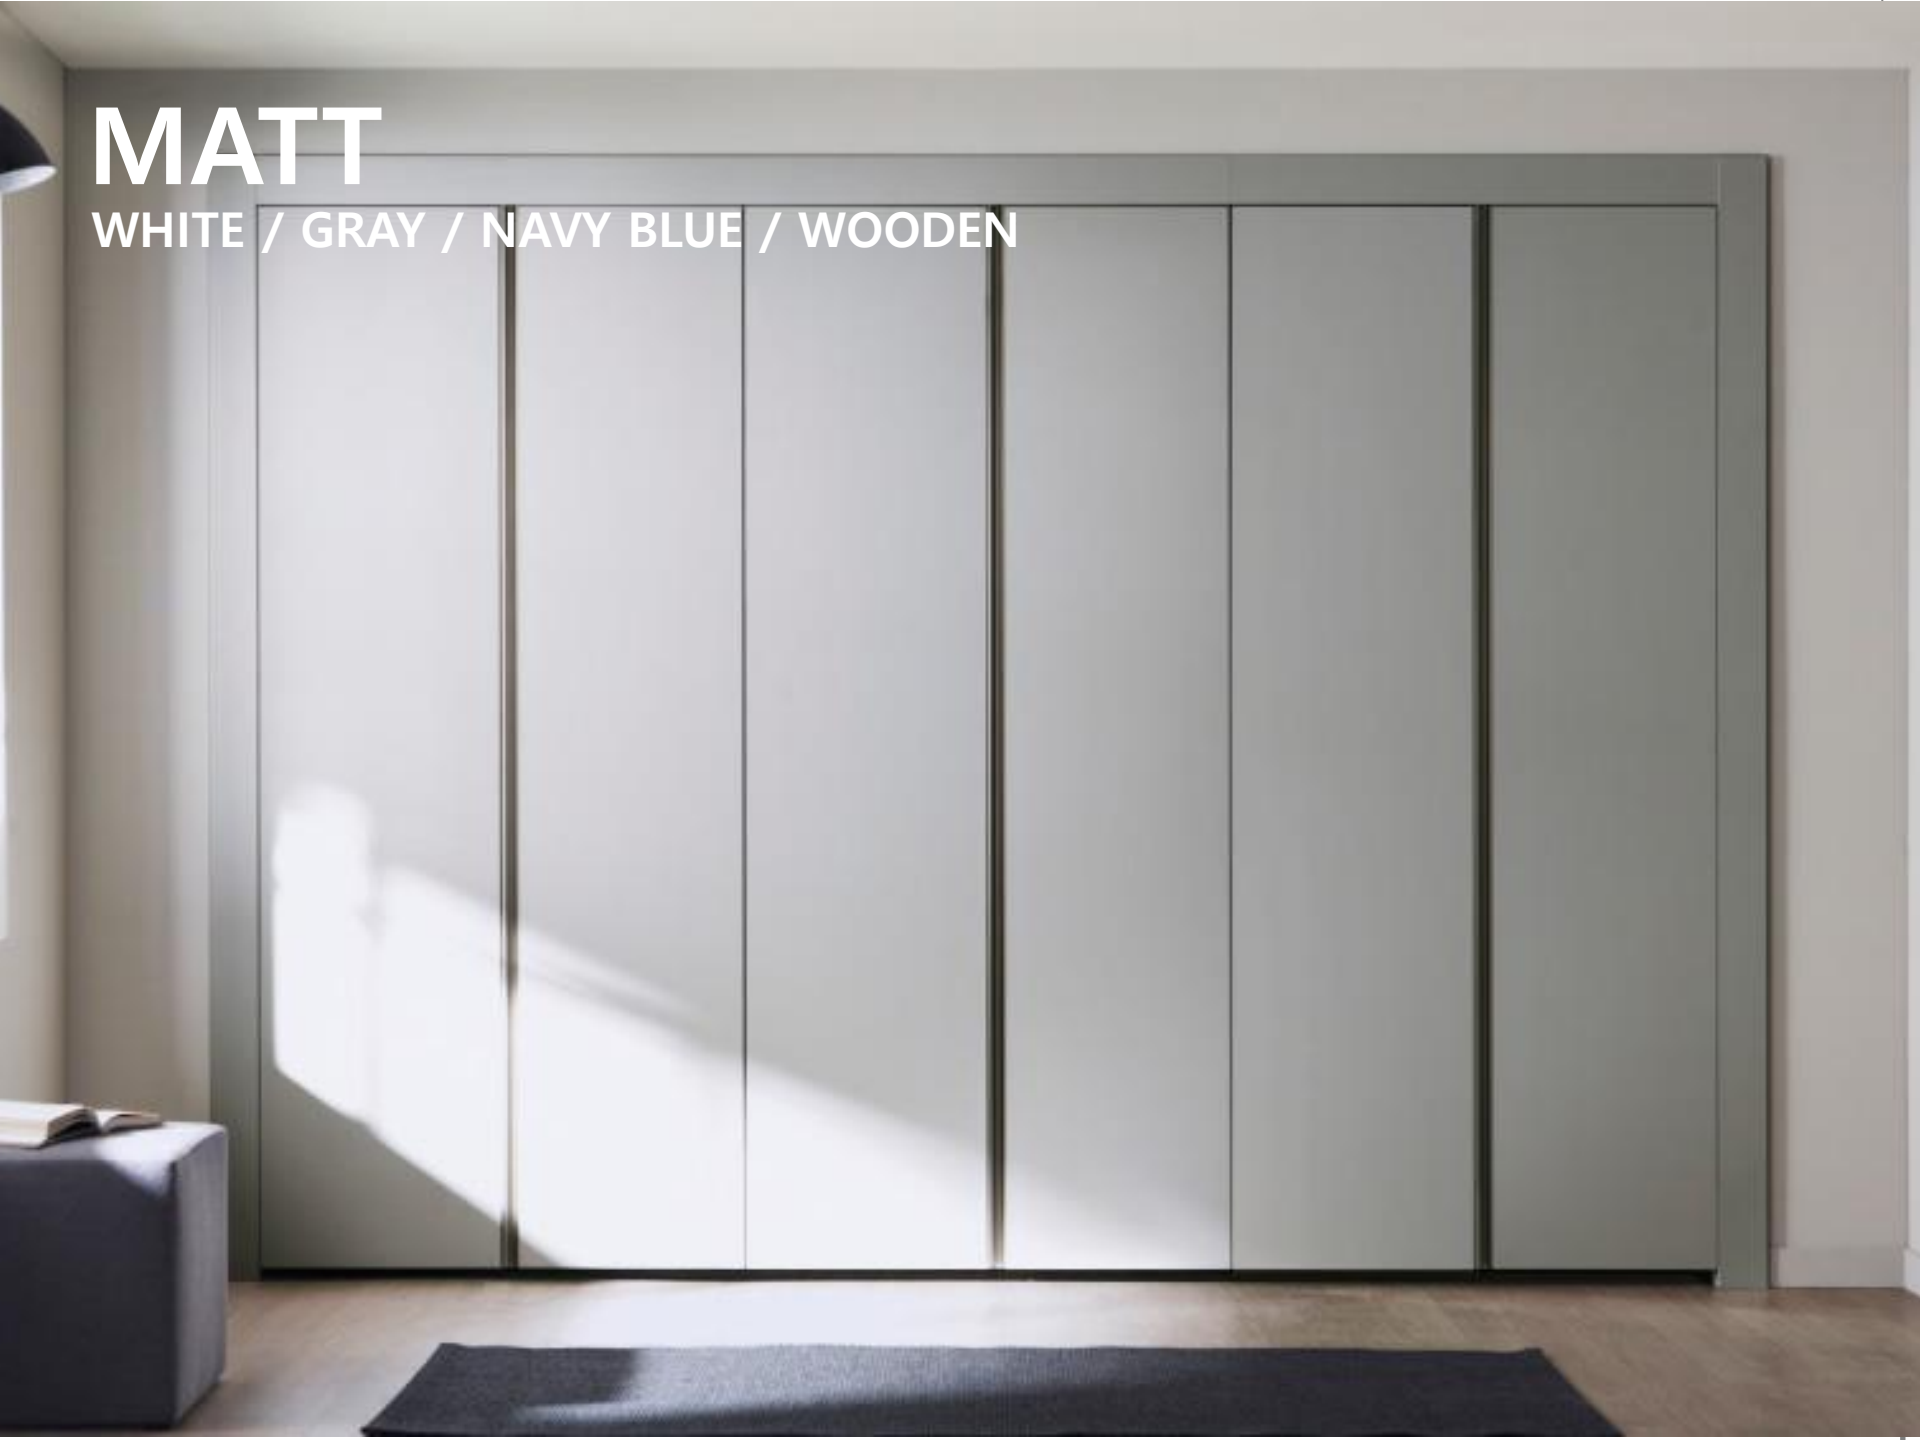

WARDROBE SERIES

MATT

WHITE / GRAY / NAVY BLUE / WOODEN

POWDER

WHITE / GRAY / NAVY BLUE

POWDER

WHITE / GRAY / NAVY BLUE

GROSSY