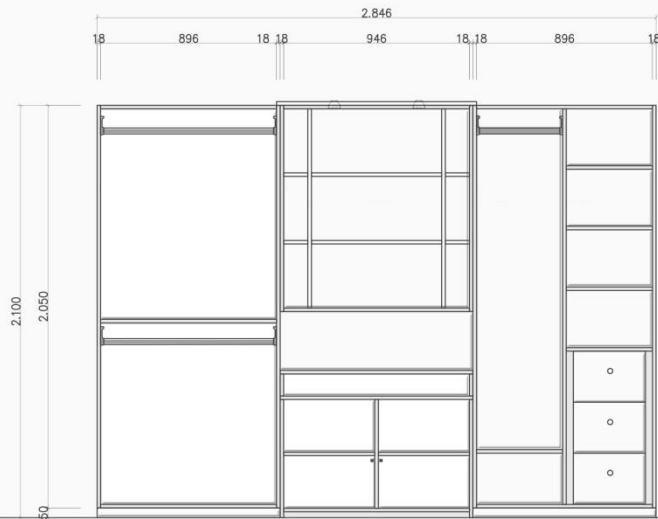

WHITE / GRAY / NAVY BLUE / WOODEN

80X60X1870

60X60X1870

80X60X1870

BASIC DESIGN

1 FRONT VIEW

W

WARDROBE - Type 'A, B'

BASIC POWDER DESIGN

1 FRONT VIEW

2 SIDE VIEW

CODE	DESCRIPTION
NEW WOOD DOOR & WINDOW SCHEDULE	
*NOTE:	
Thiết Kế Sơ Bộ	<input type="checkbox"/> Preliminary
Trình Duyệt	<input type="checkbox"/> Your Approval
Thi Công	<input type="checkbox"/> Construction
Hữu Chính	<input type="checkbox"/> Revised
CODE	DESCRIPTION
NEW GLASS DOOR & WINDOW SCHEDULE	
CHẾP THƯƠN GIA CHẾ ĐIỀU TỶ APPROVAL OF THE OWNER	
	
metaa housing co.,ltd Block A1 AnandCypres Street, Schwepheru, Casplay, Hanoi Phone: 031765-8936 / 16024376-9870	
Giám đốc - Director	
Chức Trì - Presided by	
Thiết Kế - Designed by	
Kiểm - Checked by	
Đi An - Project	
Hàng Mã: Item	
Floor Plan	
Tên Bản Vẽ - Drawing Title	
FURNITURE	
DRIVING NUMBER	ID2003 /A
Ngày/State	20/12/2011
Tỷ lệ/Scale	AS SHOWN
Số dự án/ Job No.	MGT-SS-02
THIS DRAWING IS A COPYRIGHT CONTRACTOR MUST CHECK ALL DIMENSIONS ON SITE BEFORE WORKS ON PROGRESS. ANY DISCREPANCIES MUST BE REPORTED TO THE DESIGNER BEFORE PROCEEDING.	

W3

WARDROBE - Type '-C'

Scale	Qty	Location
1/30	1	

BASIC POWDER DESIGN

1 INSIDE VIEW

2 SECTION - '1'

3 SECTION - '2'

W3